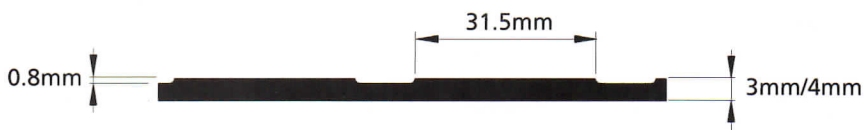

Leganti

mm.		cm.	uni.	kg/m ²	
Homogeneous	Double backing		PACK	Homogeneous	Double backing
3,0/4,0	3,0/4,0	50x50	20	4,3/5,6	4,3/5,9

Baldosas con Relieve